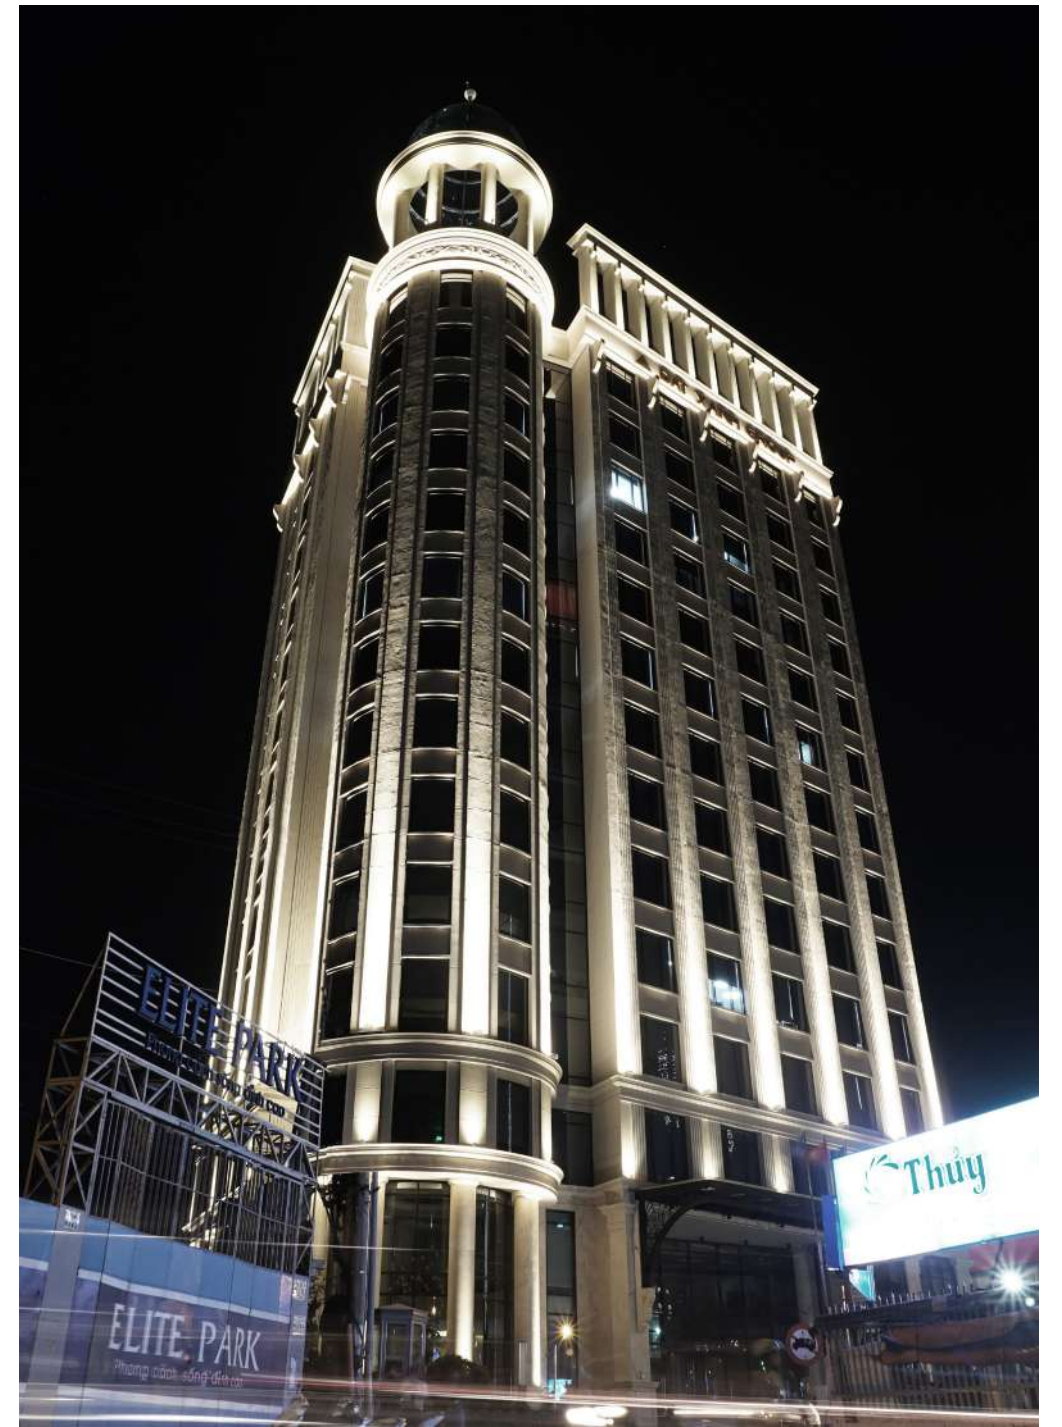

DAT XANH GROUP - HO CHI MINH CITY

Provided lighting solution and installed facade lighting.

Cung cấp giải pháp và lắp đặt đèn chiếu sáng mặt tiền.

2018