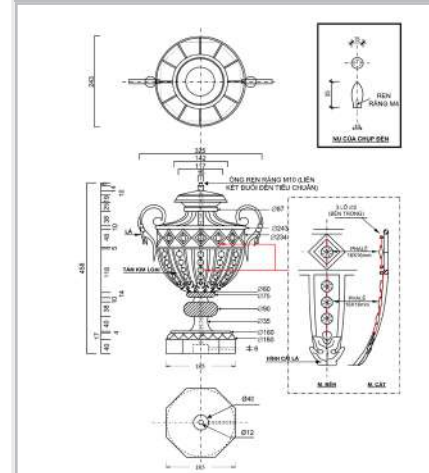

Providing decorative custom-made lighting fixtures that designed for individual projects as per inquiry of interior or lighting designers.

Cung cấp các đèn trang trí được thiết kế và chế tạo riêng cho từng công trình theo yêu cầu của nhà thiết kế nội thất hoặc thiết kế chiếu sáng.