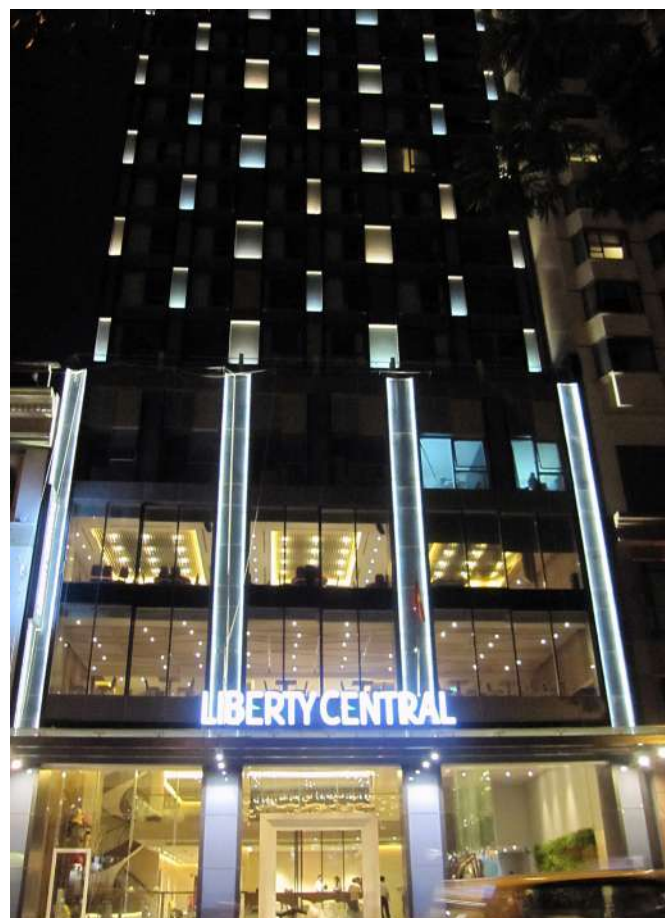

LIBERTY CENTRAL SAIGON RIVERSIDE HOTEL - HO CHI MINH CITY

Kaze Design (Viet Nam)

Interior Designer | Thiết kế nội thất

Provided decorative lighting fixtures with custom designs. Provided lighting solution and installed facade lighting.

Chế tạo đèn trang trí theo thiết kế. Cung cấp giải pháp và lắp đặt đèn chiếu sáng mặt tiền.

2013

PULLMAN SAIGON CENTRE- HO CHI MINH CITY

Kume Sekkei (Japan)

Interior Designer | Thiết kế nội thất

Supplied and installed decorative lighting. Provided decorative lighting fixtures with custom designs.

Cung cấp, lắp đặt đèn trang trí. Chế tạo đèn trang trí theo thiết kế.

2013