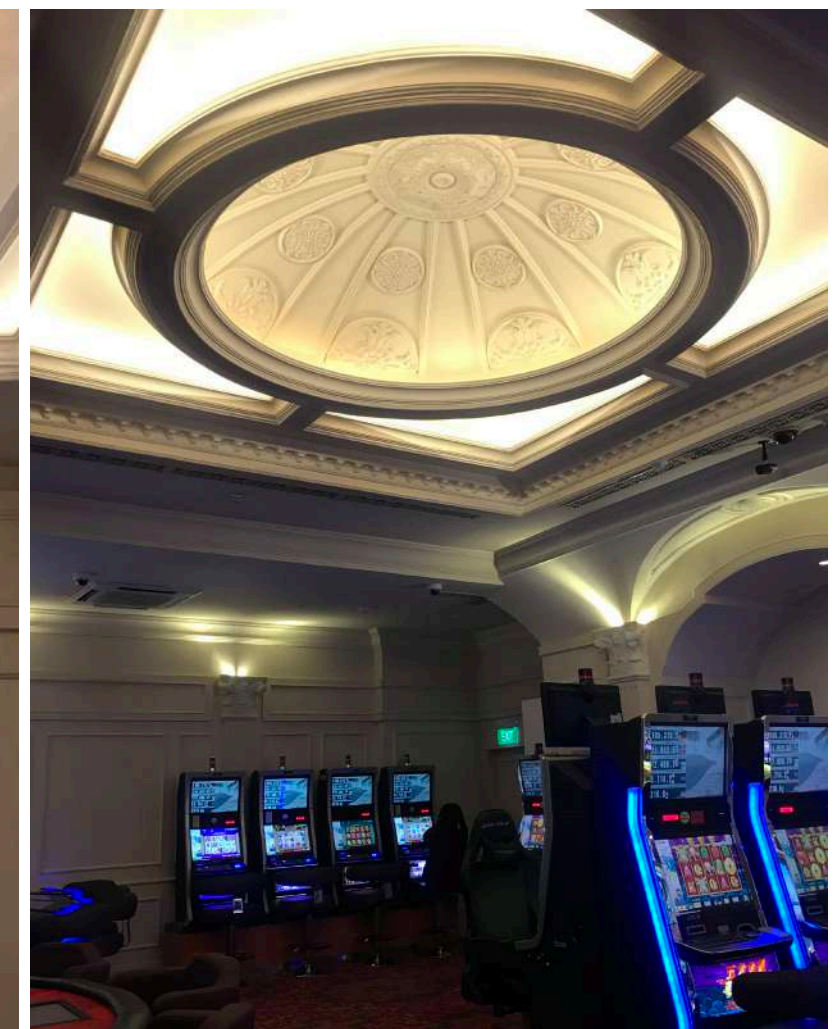

PALAZZO CLUB - HO CHI MINH CITY

*M. DEKOR - Interior Designer | Thiết kế nội thất
Supplied and installed architectural lighting fixtures.*

Provided decorative lighting fixtures with custom designs.

Cung cấp và lắp đặt đèn kiến trúc.

Chế tạo đèn trang trí theo thiết kế.

2017

SQUARE ONE RESTAURANT - HO CHI MINH CITY

*Super Potato (Japan) - Interior Designer | Thiết kế nội thất
Lumino Design (Malaysia) - Lighting Designer | Thiết kế chiếu sáng*

*Supplied and installed decorative and architectural lighting fixtures.
Provided decorative lighting fixtures with custom designs.*

Cung cấp lắp đặt đèn trang trí, đèn kiến trúc.

Chế tạo đèn trang trí theo thiết kế.

2005